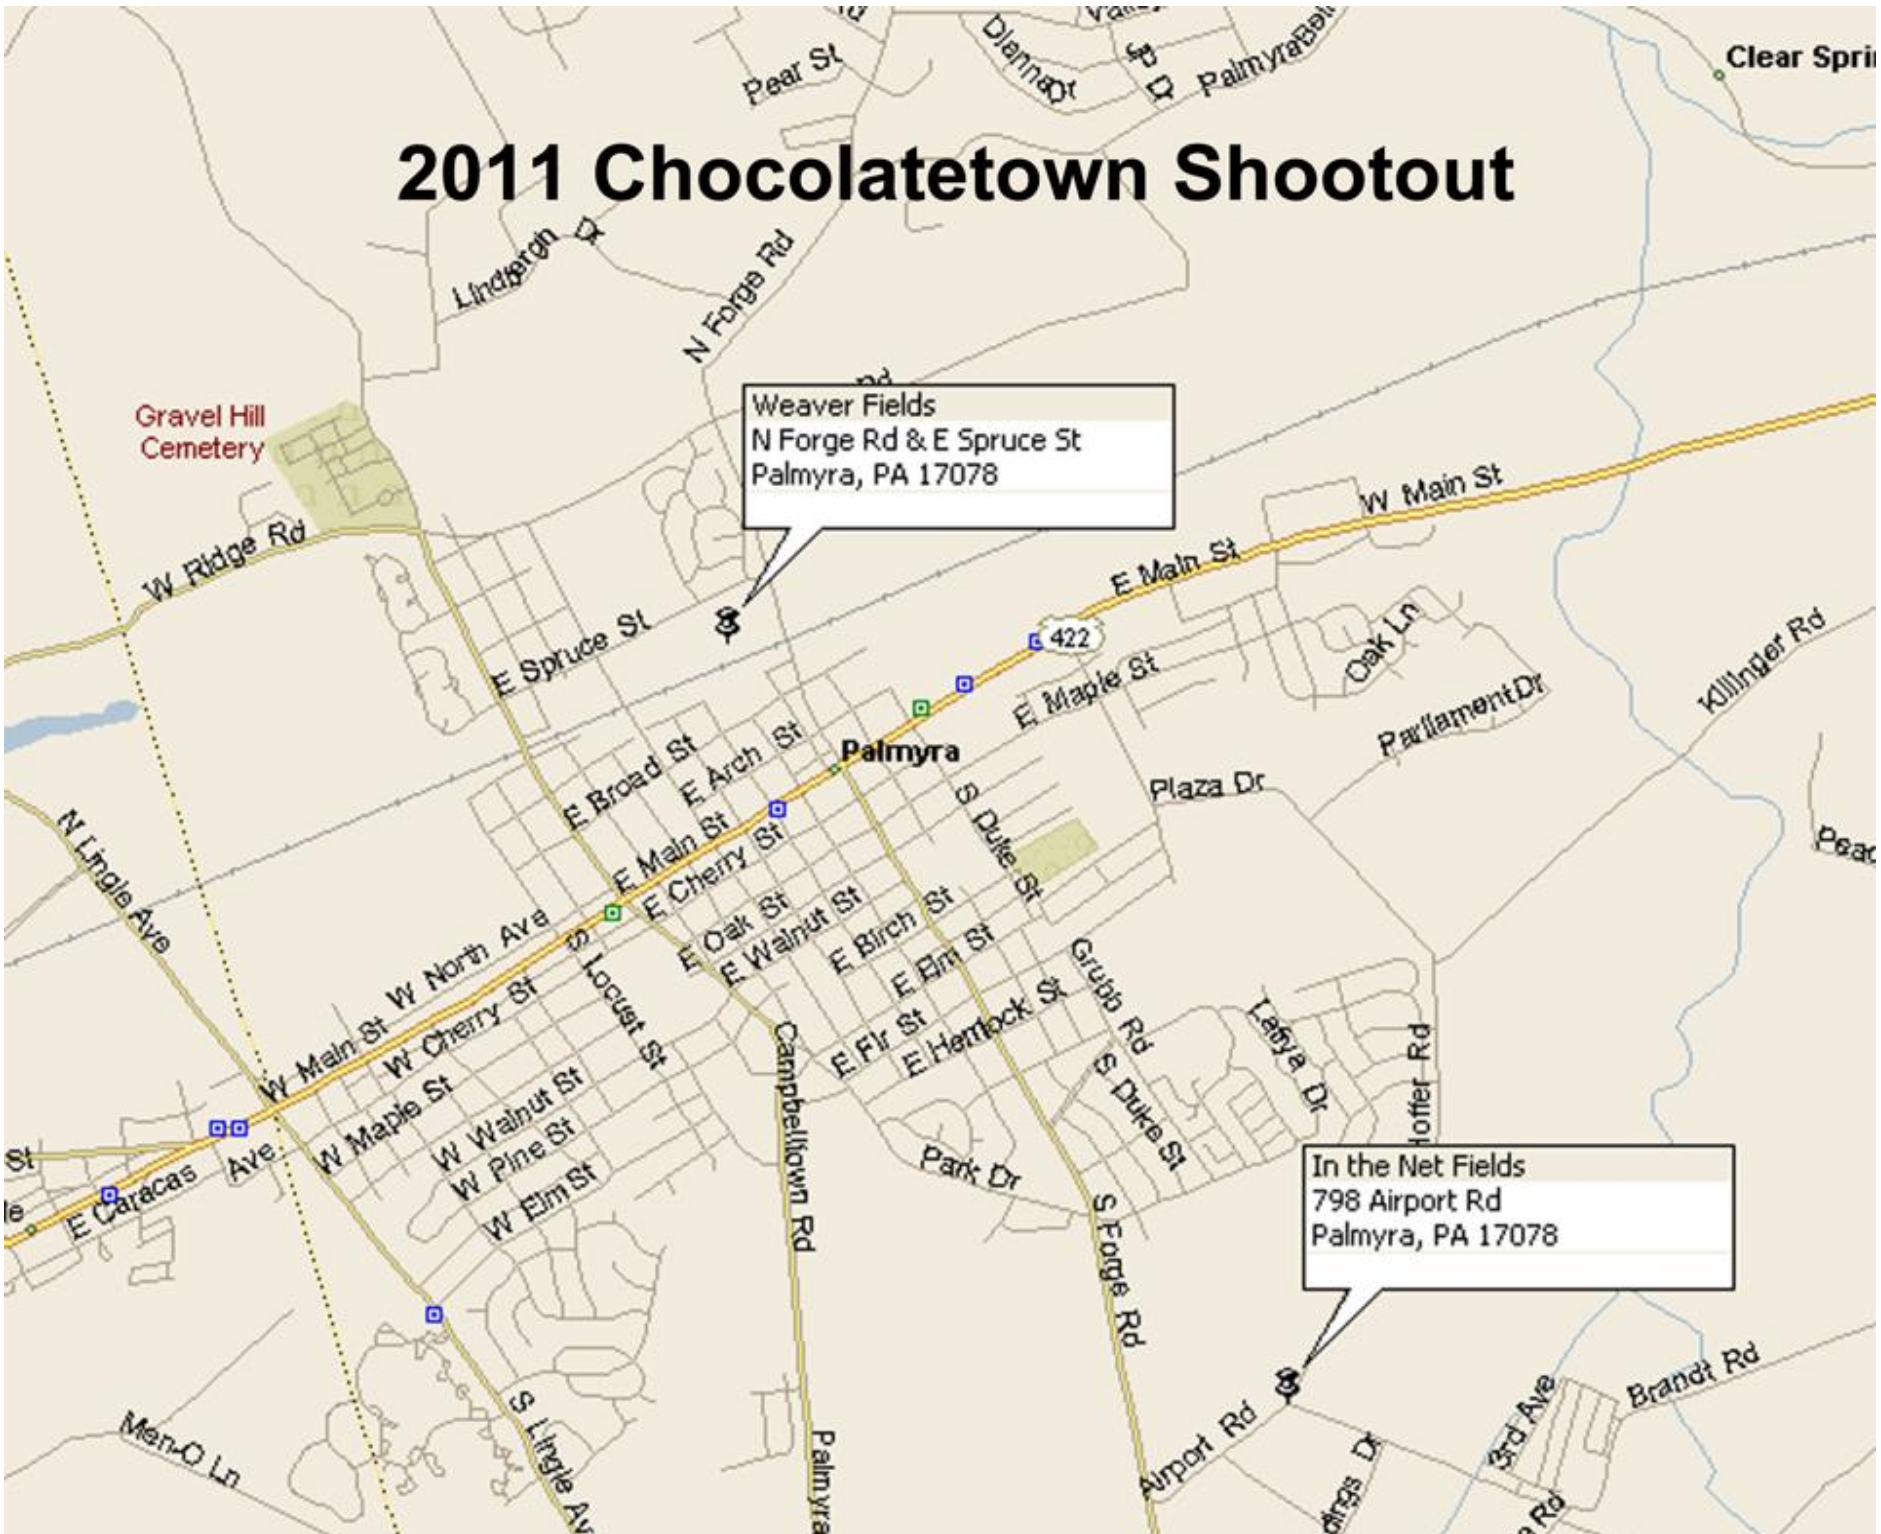

2011 Chocolatetown Shootout

Gravel Hill Cemetery

Weaver Fields
N Forge Rd & E Spruce St
Palmyra, PA 17078

In the Net Fields
798 Airport Rd
Palmyra, PA 17078